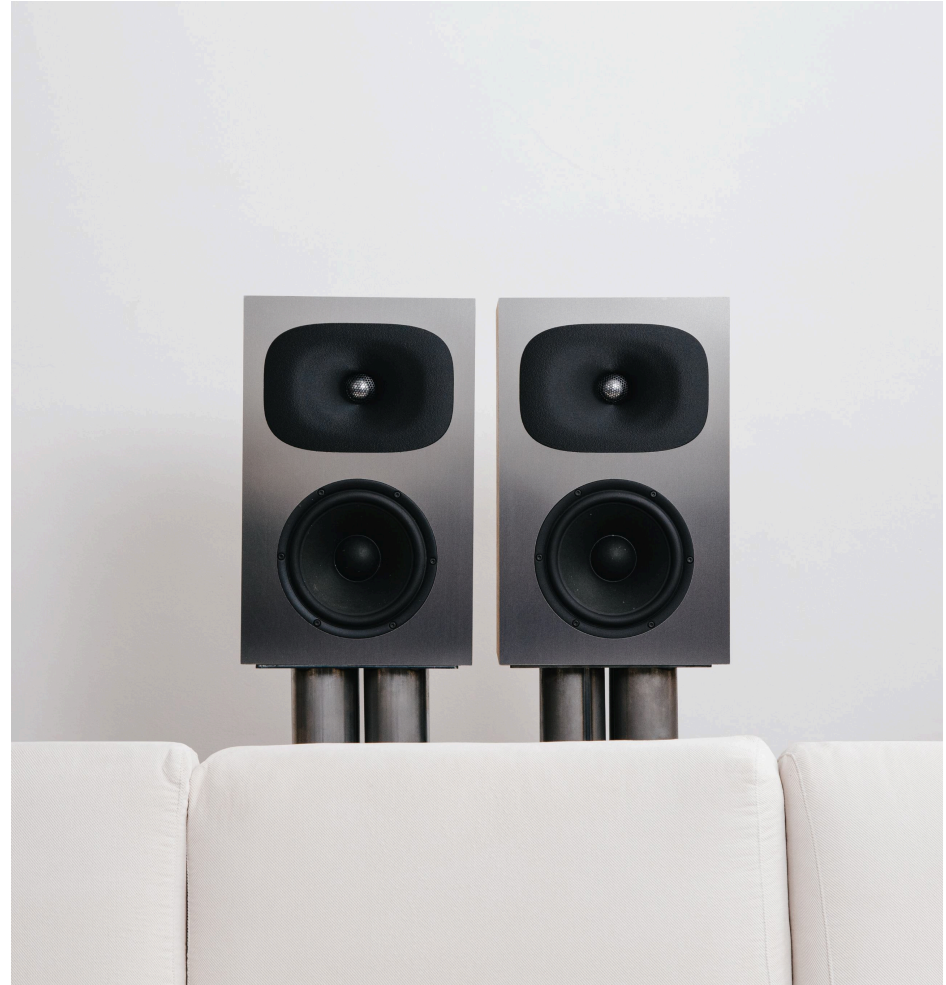

FriendlyPressure
Full Colour FP-PN1

The FP Pickney Loudspeakers

In patois, "Pickney" means child, and this model is the junior one in the Friendly Pressure family of Full Colour Stereos. With a smaller footprint than traditional large-format loudspeakers, the FP Pickney brings the bold, dynamic sound of horn speakers to a compact and versatile form. Designed to seamlessly integrate into any home, these speakers deliver high-fidelity with a distinctive aesthetic sensibility.

At the heart of the Pickney sound is our signature waveguide horn. By reimagining a traditional tweeter, we broaden the soundstage and enhance dynamics, delivering the rich, articulate horn sound that defines our entire FP range.

Our mission with Pickney was to create a speaker that fits effortlessly into any room without sacrificing sonic performance.