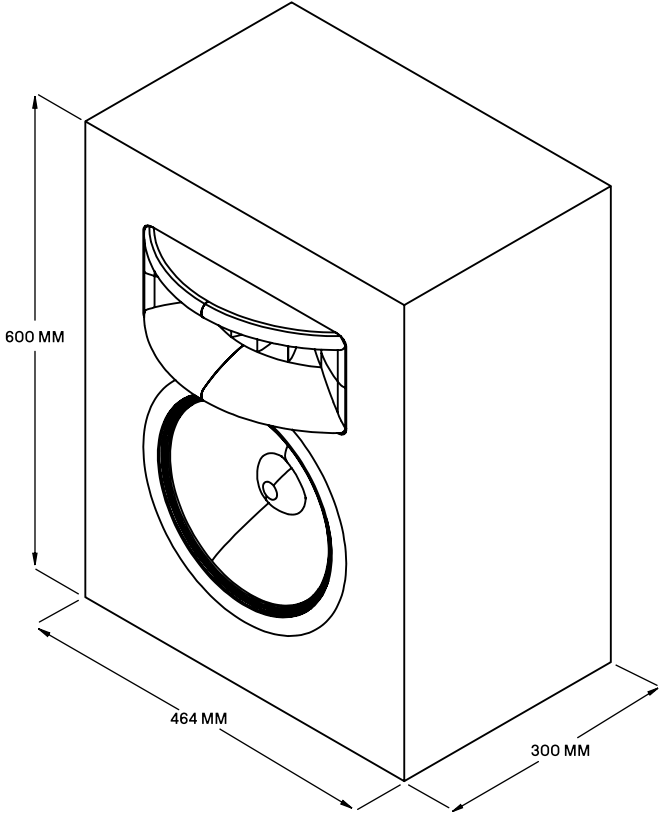

FriendlyPressure
Full Colour FP-Y210

Specifications

LOUDSPEAKER

1" Neodymium Compression Driver
10" Woofer with hard pressed vented paper cone
Yuichi Aria Horn - 3D Printed / silicone dampened

Height 600 MM
Width 464 MM
Depth 300 MM
NT. WT. 25 KG / EA