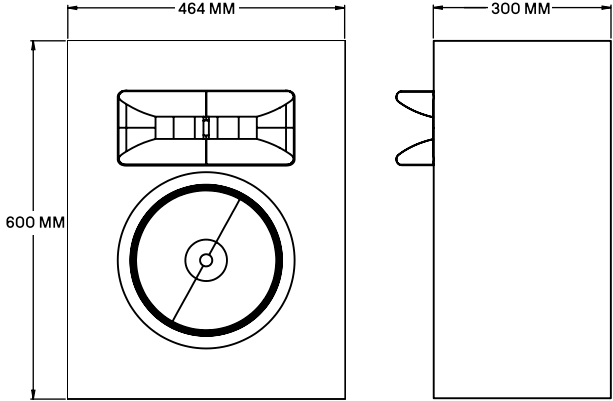

FriendlyPressure
Full Colour FP-Y210

Specifications

LOUDSPEAKER

1" Neodymium Compression Driver
10" Woofer with hard pressed vented paper cone
Yuichi Aria Horn - 3D Printed / silicone dampened

Height 600 MM
Width 464 MM
Depth 300 MM
NT. WT. 25 KG / EA

PERFORMANCE

Crossover 1100hz
Sensitivity 87db
Impedance 8Ω

SHIPPING INFORMATION

A pair of FP-Y210 loudspeakers ship in two boxes. Each box is:

Height 700 MM
Width 570 MM
Depth 570 MM
NT. WT. 30 KG / EA

* Due to ongoing research and development in our studio, specifications are subject to change without prior notice.